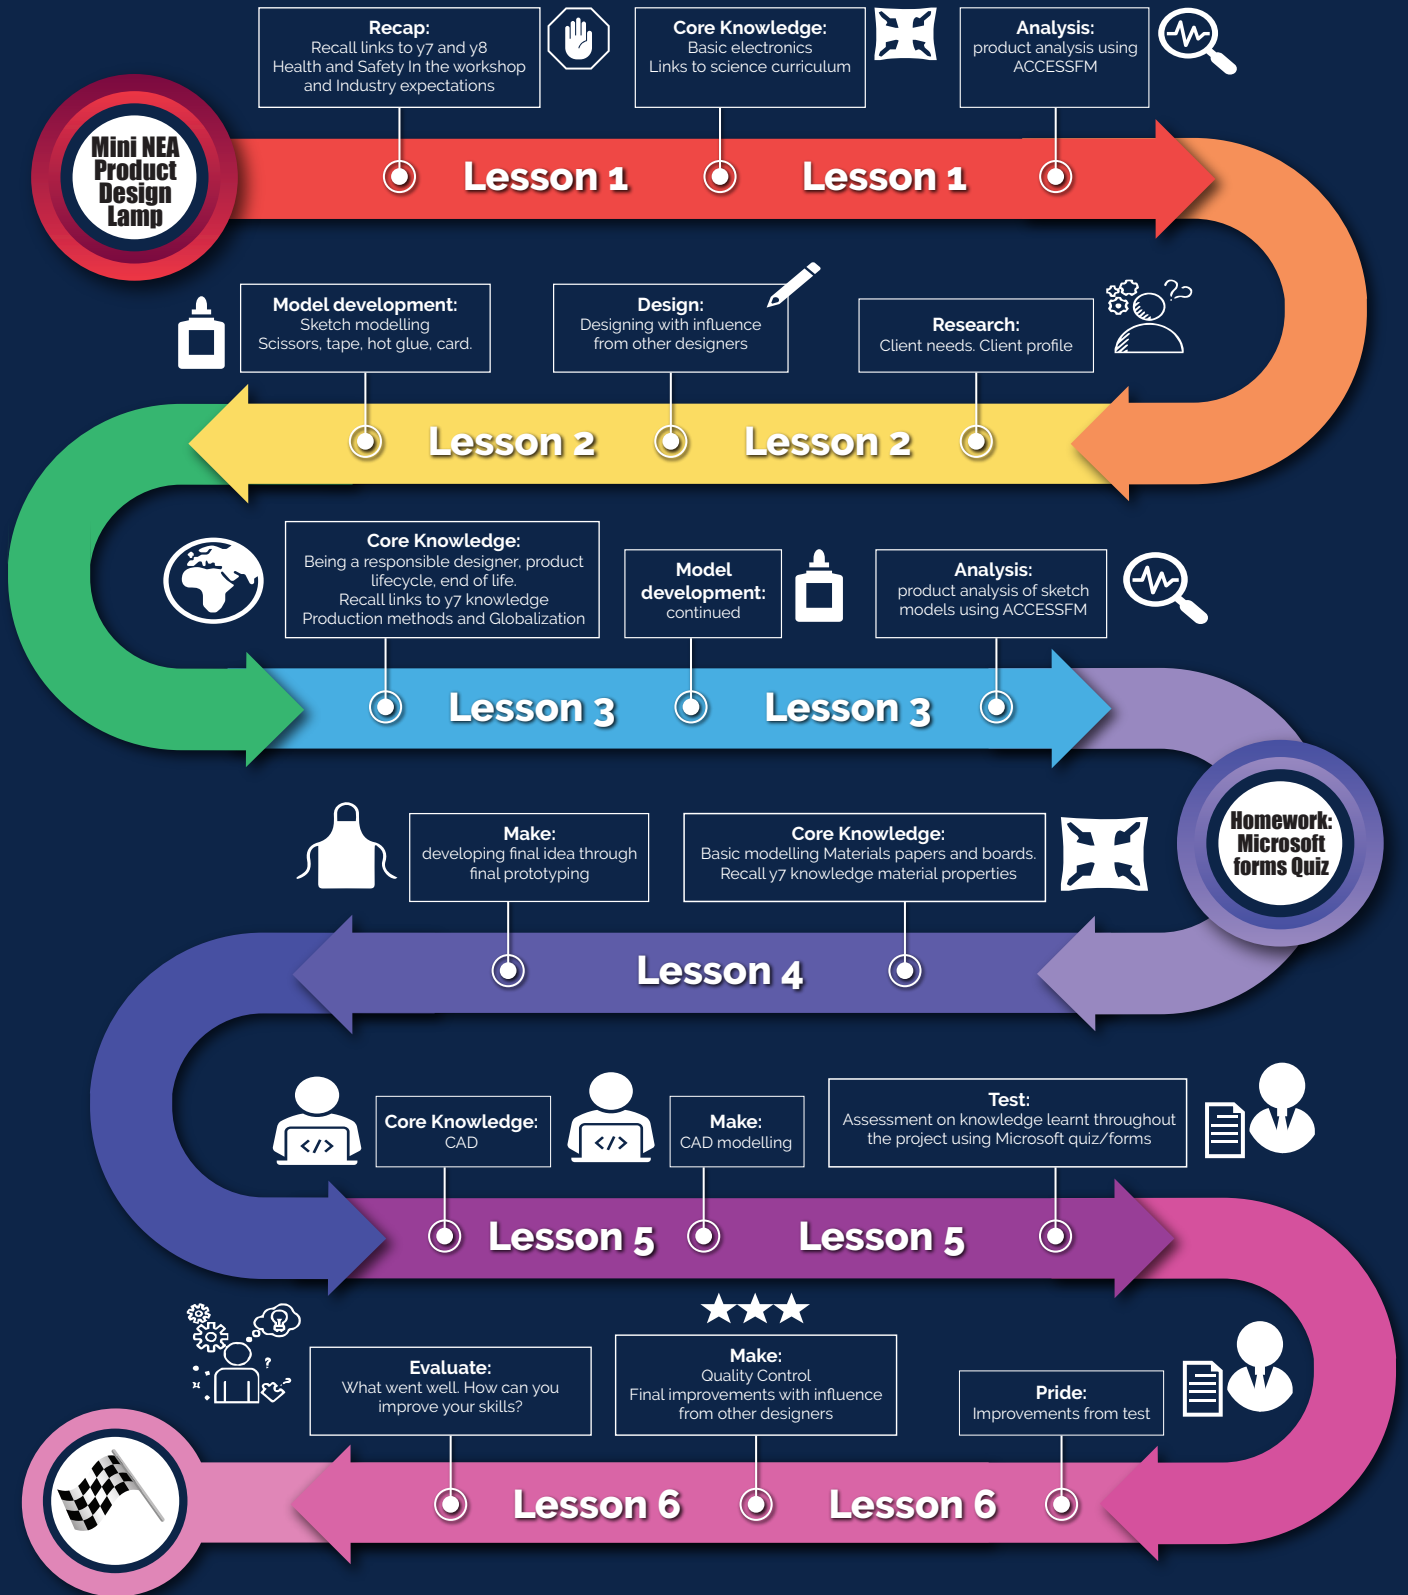

# YEAR 9 KS3 PRODUCT DESIGN LEARNING JOURNEY