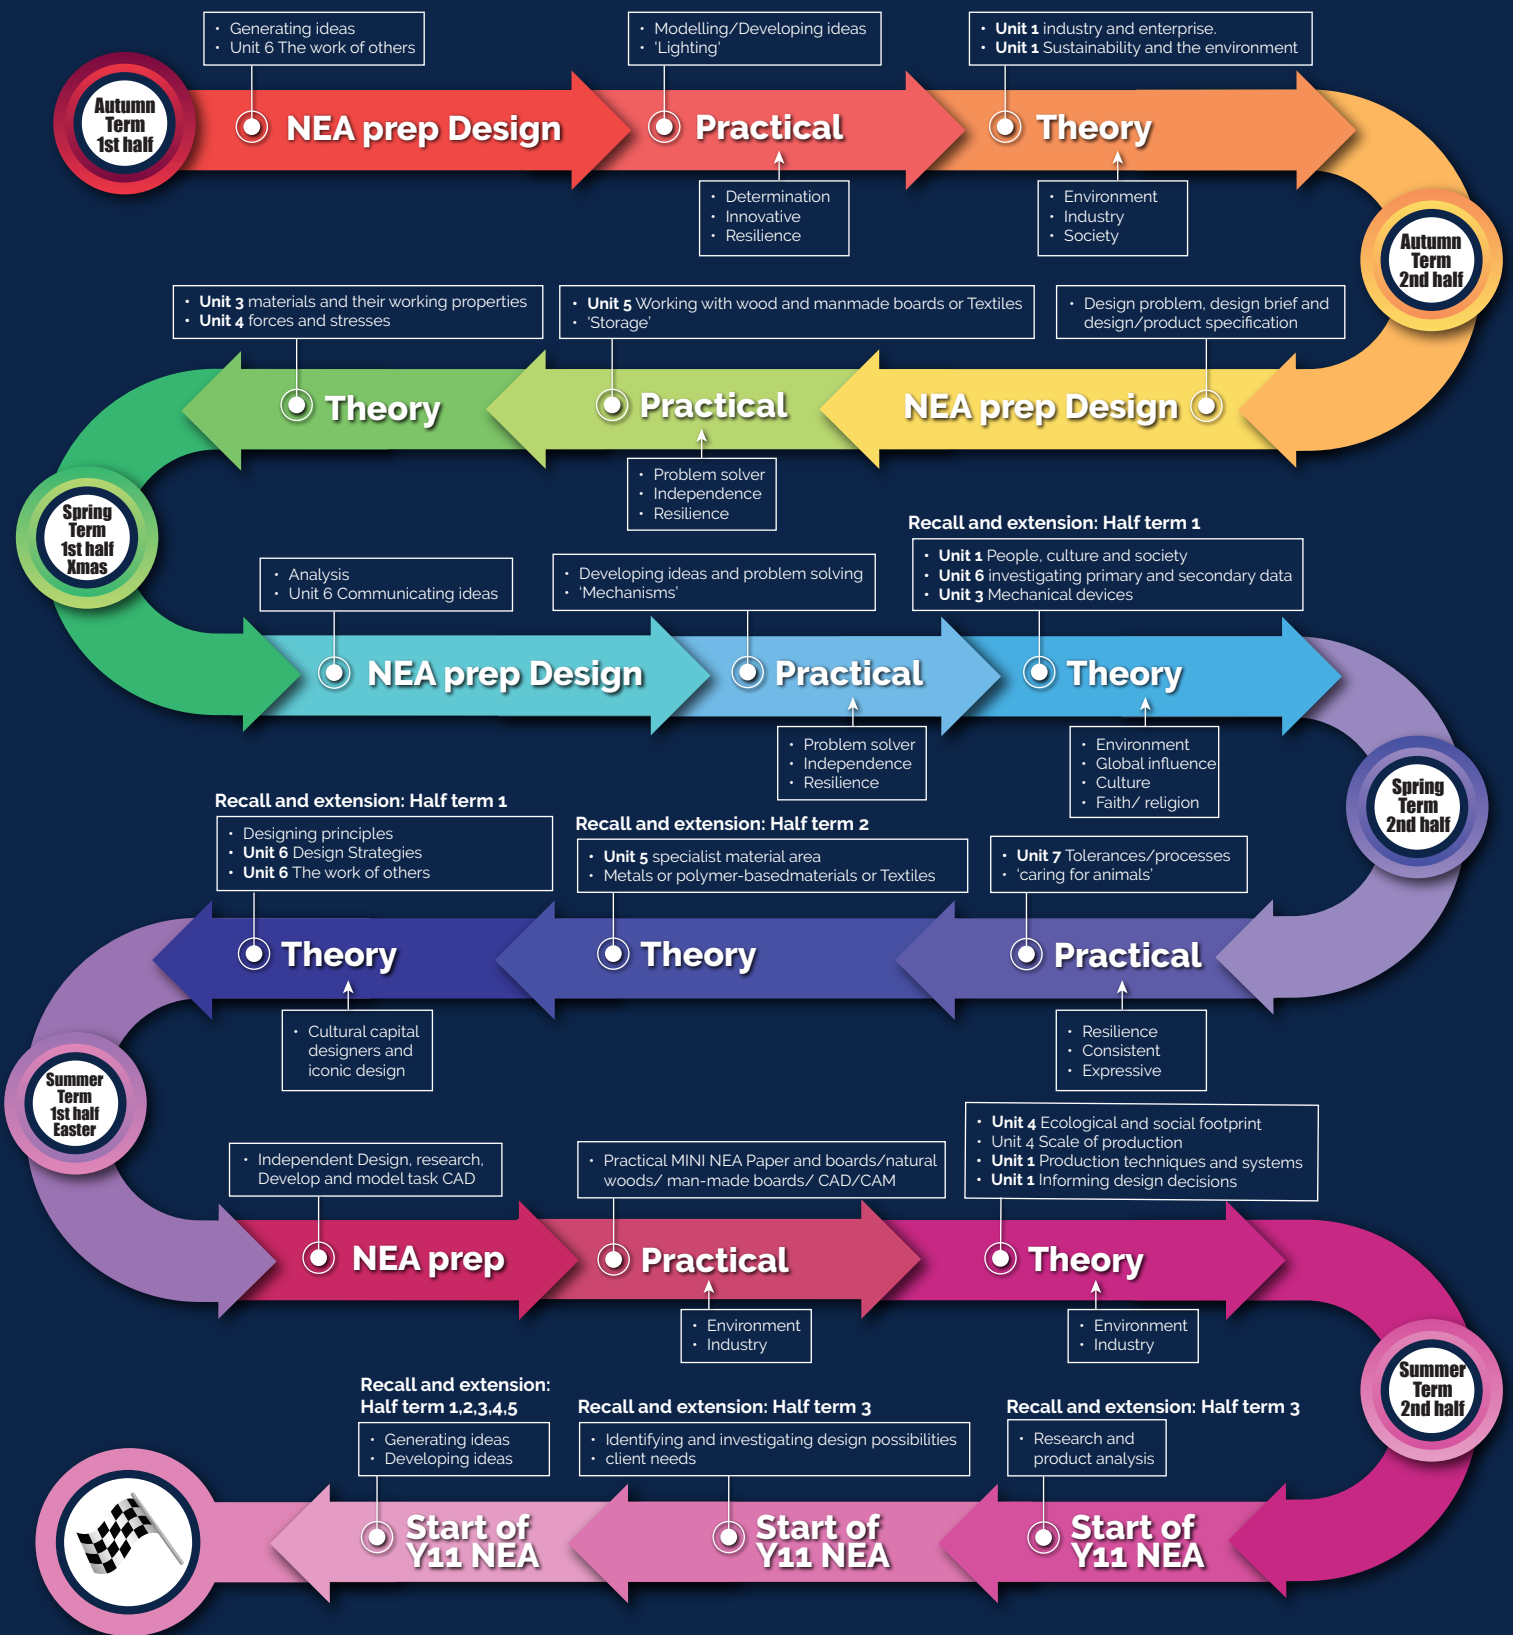

# YEAR 10 KS4 DESIGN & TECHNOLOGY LEARNING JOURNEY

# YEAR 11 KS4 DESIGN & TECHNOLOGY LEARNING JOURNEY